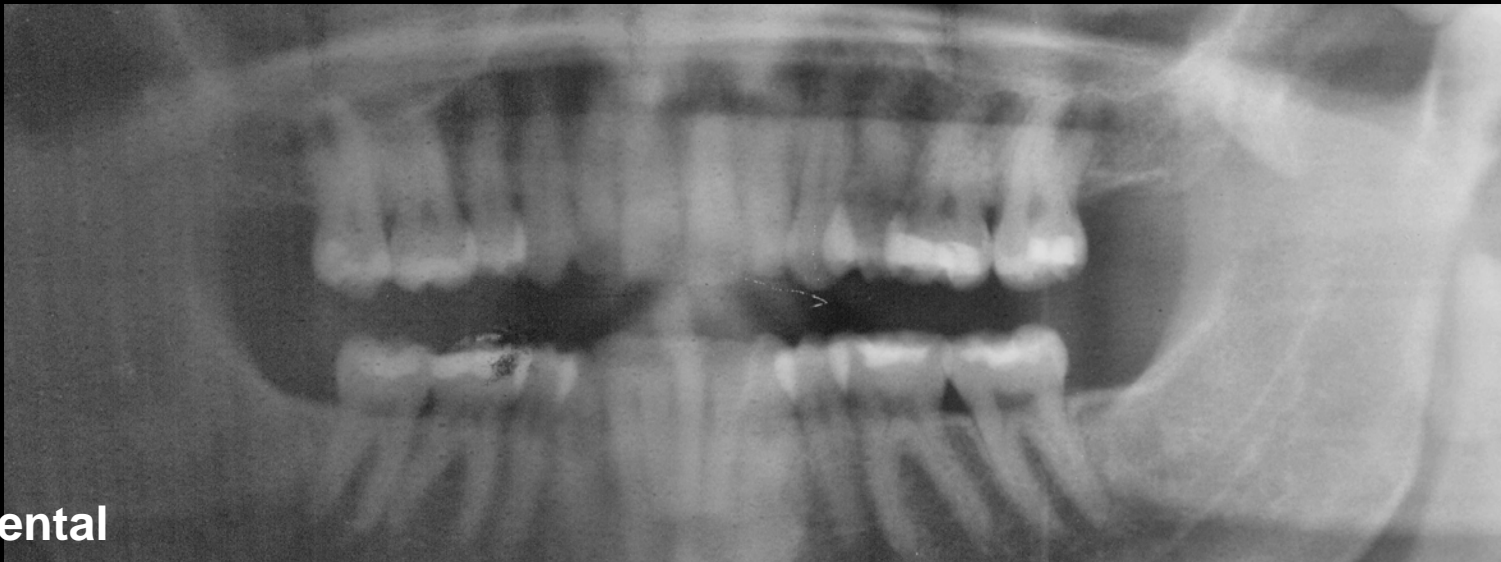

# Scanner vs. Digitizer Images

VIDAR Dental Film Digitizer

Photo on Lightbox

In the scanner image the coping and crown are indiscernible; anterior mandibular teeth roots are washed out. Lose detail in lighter areas.

Photo on Lightbox

**VIDAR Dental**

**Scanner Image**

Lose detail in darker areas.

Scanner created streaks in image.

**Photo on Lightbox**

Diagnostic quality up to 3.6 out of 4.1 optical density.

**VIDAR Dental**

**Scanner Image**

Scanner can't capture higher densities.

Photo on Lightbox

Artifacts from dirty roller show with scanner, VIDAR digitizer nearly eliminates markings.