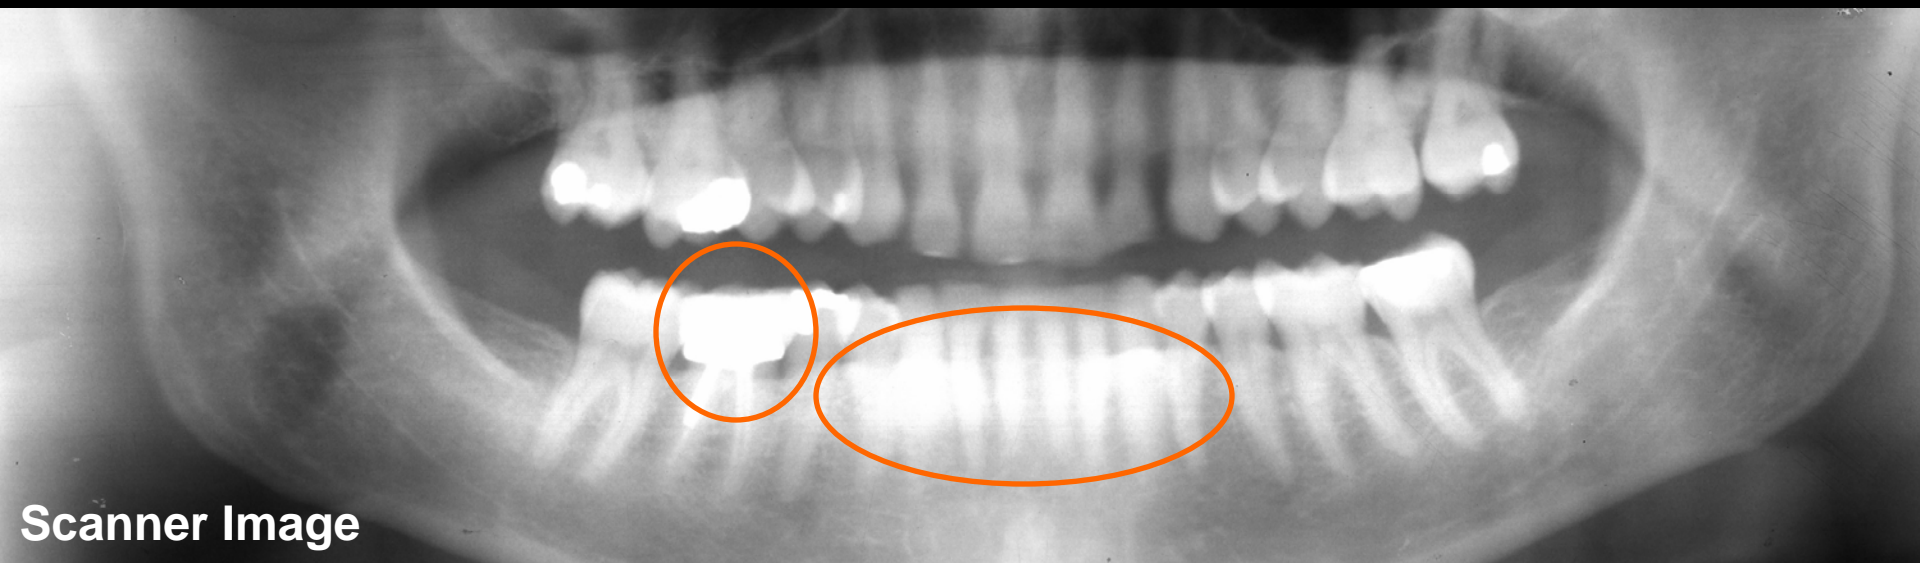

# Scanner vs. Digitizer Images

VIDAR Dental Film Digitizer

Photo on Lightbox

In the scanner image the coping and crown are indiscernible; anterior mandibular teeth roots are washed out. Lose detail in lighter areas.

Photo on Lightbox

**VIDAR Dental**

**Scanner Image**

Lose detail in darker areas.

Scanner created streaks in image.

**Photo on Lightbox**

Diagnostic quality up to 3.6 out of 4.1 optical density.

**VIDAR Dental**

**Scanner Image**

Scanner can't capture higher densities.

Photo on Lightbox

Artifacts from dirty roller show with scanner, VIDAR digitizer nearly eliminates markings.