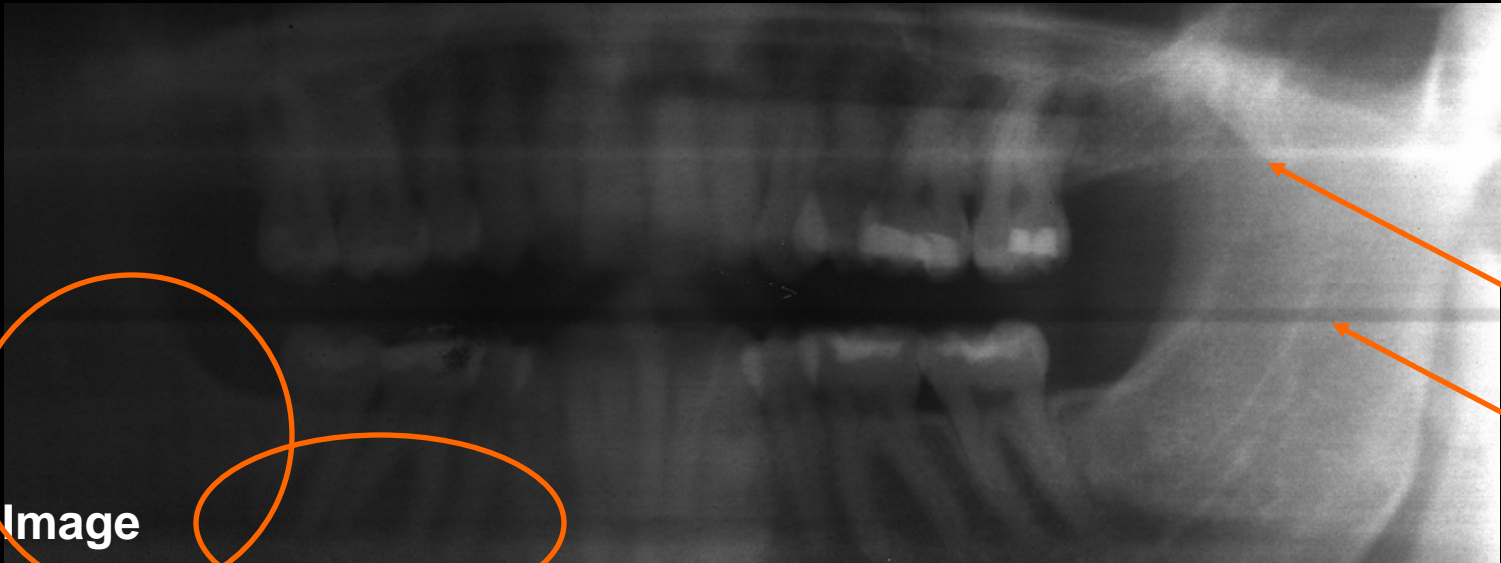

# Scanner vs. Digitizer Images

VIDAR Dental Film Digitizer

Photo on Lightbox

In the scanner image the coping and crown are indiscernible; anterior mandibular teeth roots are washed out. Lose detail in lighter areas.

Photo on Lightbox

**VIDAR Dental**

**Scanner Image**

Lose detail in darker areas.

Scanner created streaks in image.

**Photo on Lightbox**

Diagnostic quality up to 3.6 out of 4.1 optical density.

**VIDAR Dental**

**Scanner Image**

Scanner can't capture higher densities.

Photo on Lightbox

Artifacts from dirty roller show with scanner, VIDAR digitizer nearly eliminates markings.