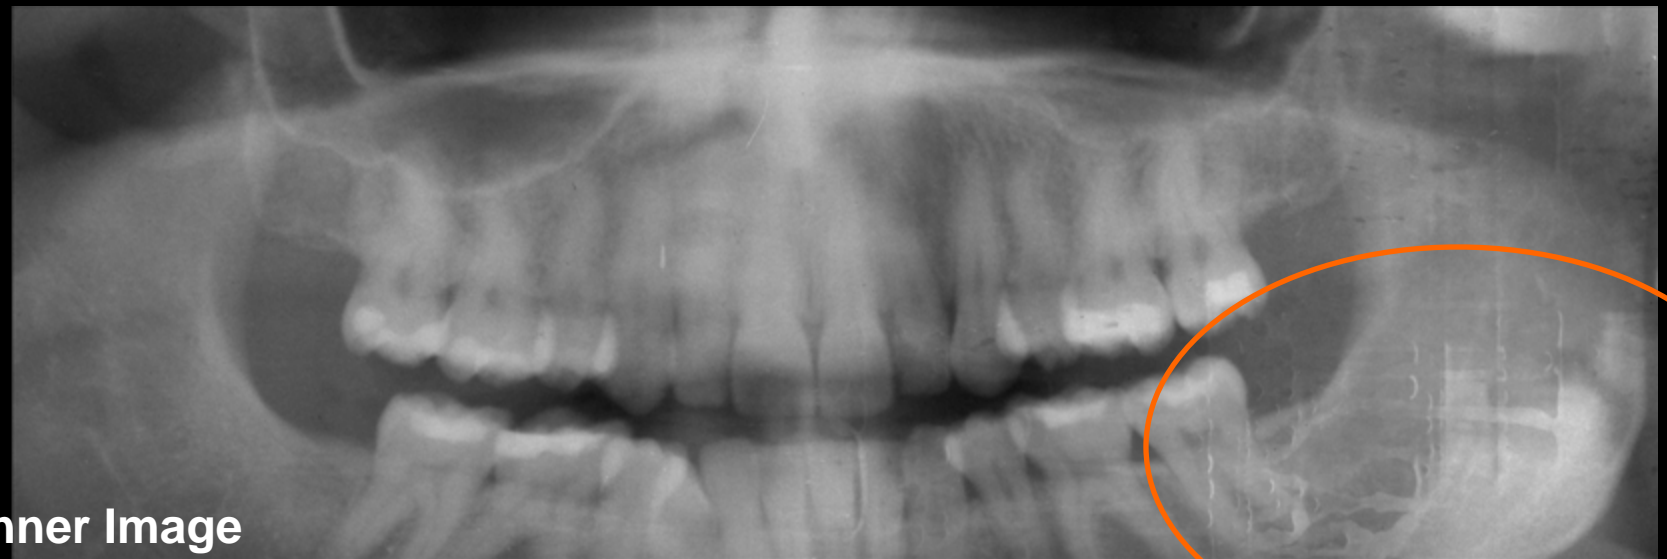

# Scanner vs. Digitizer Images

VIDAR Dental Film Digitizer

Photo on Lightbox

In the scanner image the coping and crown are indiscernible; anterior mandibular teeth roots are washed out. Lose detail in lighter areas.

Photo on Lightbox

**VIDAR Dental**

**Scanner Image**

Lose detail in darker areas.

Scanner created streaks in image.

**Photo on Lightbox**

Diagnostic quality up to 3.6 out of 4.1 optical density.

**VIDAR Dental**

**Scanner Image**

Scanner can't capture higher densities.

Photo on Lightbox

Artifacts from dirty roller show with scanner, VIDAR digitizer nearly eliminates markings.